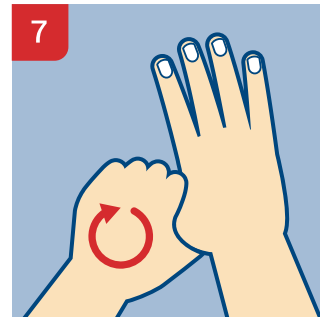

WASH YOUR HANDS WITH SOAP FOR 20 SECONDS

Wet hands

Apply soap

Rub hands palm to palm

Lather the backs of your hands

Scrub between your fingers

Rub the backs of fingers on the opposing palms

Clean thumbs

Wash fingernails and fingertips

Rinse hands

Dry with a single use towel

Use the towel to turn off the faucet and open the door

Dispose of towel in the garbage