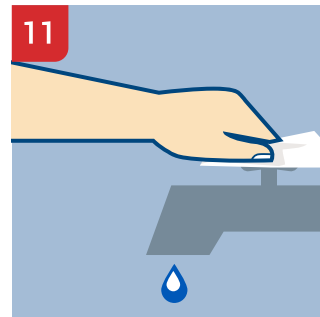

WASH YOUR HANDS WITH SOAP FOR 20 SECONDS

Wet hands

Apply soap

Rub hands palm to palm

Lather the backs of your hands

Scrub between your fingers

Rub the backs of fingers on the opposing palms

Clean thumbs

Wash fingernails and fingertips

Rinse hands

Dry with a single use towel

Use the towel to turn off the faucet and open the door

Dispose of towel in the garbage