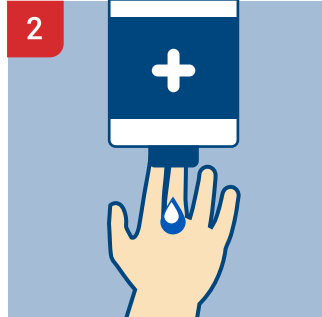

WASH YOUR HANDS WITH SOAP FOR 20 SECONDS

Wet hands

Apply soap

Rub hands palm to palm

Lather the backs of your hands

Scrub between your fingers

Rub the backs of fingers on the opposing palms

Clean thumbs

Wash fingernails and fingertips

Rinse hands

Dry with a single use towel

Use the towel to turn off the faucet and open the door

Dispose of towel in the garbage