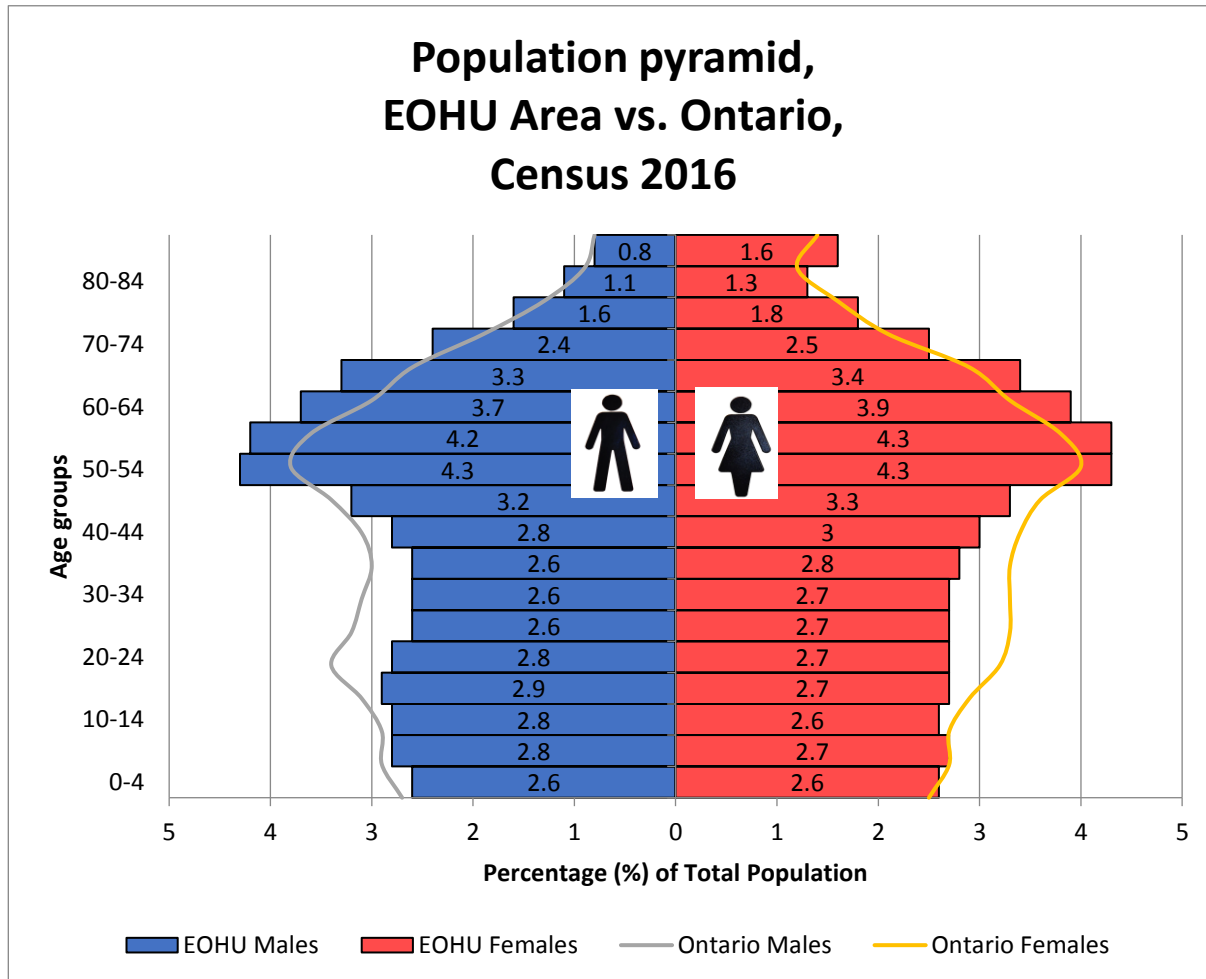

1-01. Population by Age and Sex

Population Totals

Region	Total (N)	Male (N)	Male (%)	Female (N)	Female (%)
Canada	35,151,728	17,264,200	49.1	17,887,530	50.9
Ontario	13,448,495	6,559,390	48.8	6,889,105	51.2
EOHU area	202,760	99,685	49.2	103,080	50.8
UC-PR	89,330	44,120	49.4	45,215	50.6
UC_SDG*	66,840	33,300	49.8	33,540	50.2
Cornwall	46,590	22,265	47.8	24,325	52.2
Akwesasne (Part) 59	1,490	680	45.6	810	54.4
Hawkesbury	10,265	4,800	46.8	5,460	53.2