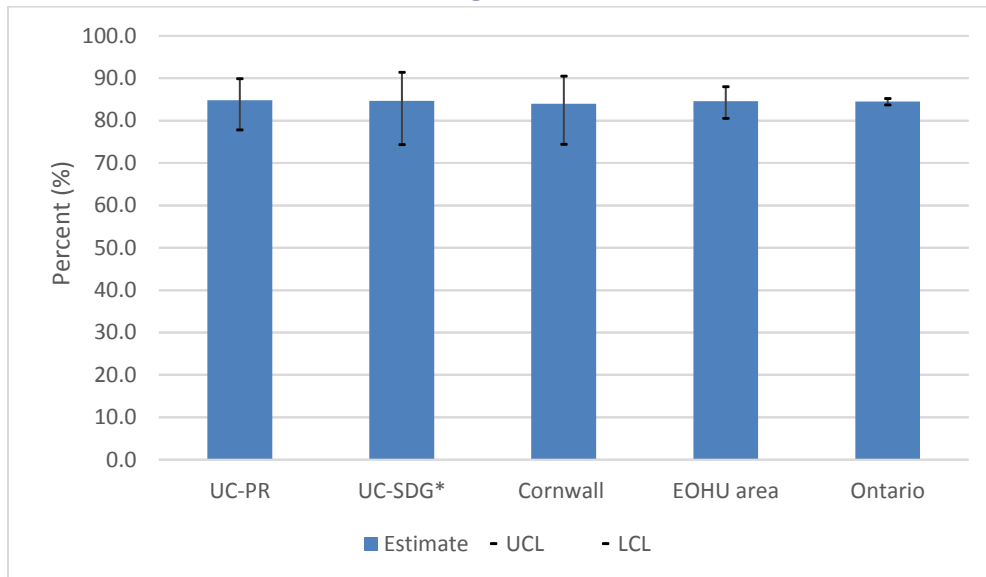

Seen/heard of Canada's Food Guide:

Lifetime awareness – EOHU area, its sub-regions, and Ontario

Lifetime awareness – by age group and sex, EOHU area

SOURCE: CANADIAN COMMUNITY HEALTH SURVEY [2015-16], STATISTICS CANADA, SHARE FILE, ONTARIO MINISTRY OF HEALTH AND LONG-TERM CARE.